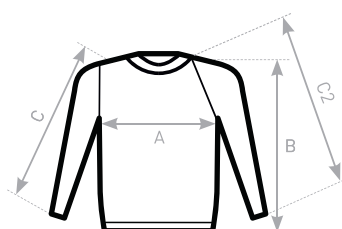

SIZES [CM]

B&C SET IN WU 600	XS	S	M	L	XL	XXL	XXXL
A HALF CHEST	-	53	56,5	60	63,5	67	70,5
B BODY LENGTH	-	66	68	70	72	74	76
C SLEEVE LENGTH	-	62,5	63,5	64,5	65,5	66,5	67,5