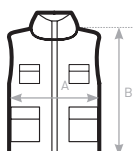

B&C TRAVELLER+ FU 705

RAW FLEECE

- Tone-on-tone full zip opening with zip pull
- 2 front pockets with zips
- Open hem with longer back panel
- Binding polyester fabric at collar, armholes and bottom hem in matching colour

- 100% anti-pilling polyester fleece
- 300 g/m²
- XS - S - M - L - XL - XXL - XXXL*
- 5 pcs/pack & 15 pcs/carton

* ONLY AVAILABLE IN BLACK, NAVY AND RED

SIZES [CM]

B&C TRAVELLER+ FU 705	XS	S	M	L	XL	XXL	XXXL
A HALF CHEST	50	53	56	59	62	65	68
B BODY LENGTH	66	67,5	69	70,5	72	73,5	75